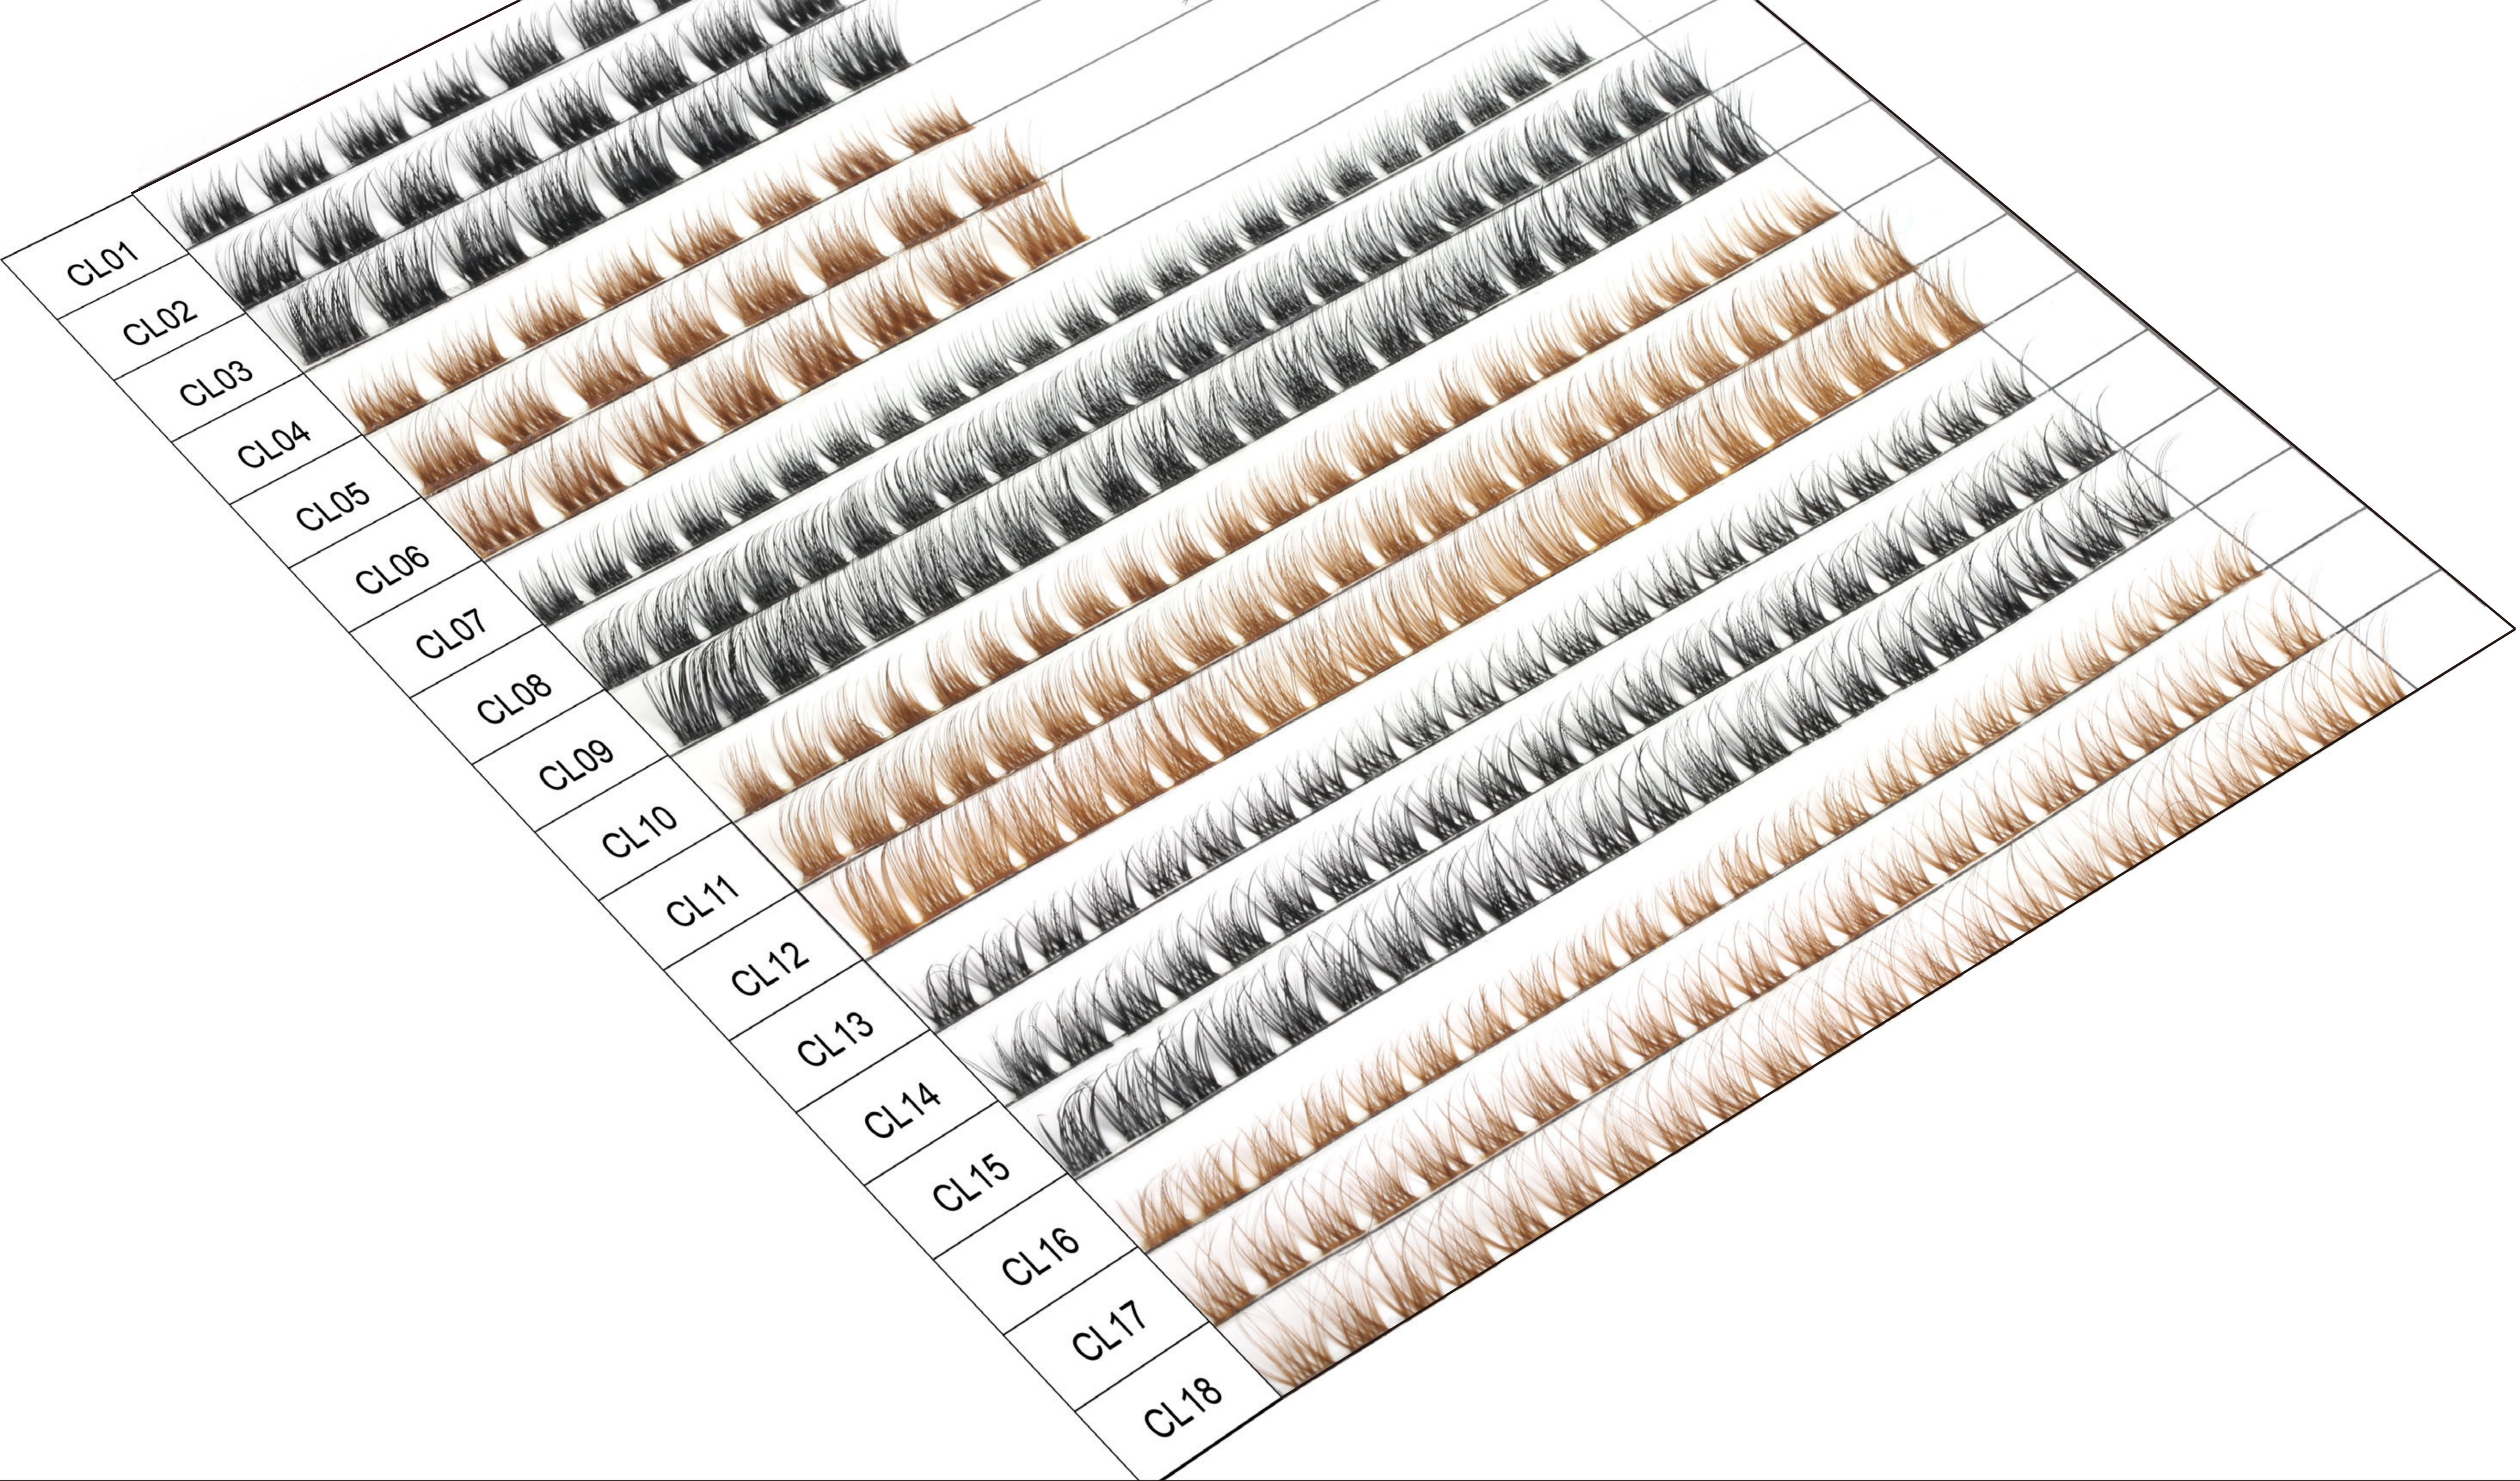

# DIY eyelash extension

CL01	
CL02	
CL03	
CL04	
CL05	
CL06	
CL07	
CL08	
CL09	
CL10	
CL11	
CL12	
CL13	
CL14	
CL15	
CL16	
CL17	
CL18	

Accept customsize: 1. hair length 2. packaging 3. curl 4. hair color 5. band color

# DIY eyelash extension

CL19	
CL20	
CL21	
CL22	
CL23	
CL24	
CL25	
CL26	
CL27	
CL28	
CL29	
CL30	
CL31	
CL32	
CL33	
CL34	
CL35	
CL36	
CL37	
CL38	
CL39	
CL40	
CL41	 粉
CL42	 红

Accept customsize: 1. hair length 2. packaging 3. curl 4. hair color 5. band color

# DIY eyelash extension

CL43	
CL44	
CL45	
CL46	
CL47	
CL48	
CL49	
CL50	
CL51	
CL52	
CL53	
CL54	
CL55	
CL56	

Accept customsize: 1. hair length 2. packaging 3. curl 4. hair color 5. band color

Accept customsize:

1. hair length
2. packaging
3. curl
4. hair color
5. band color

Accept customsize:

- 1. hair length
- 2. packaging
- 3. curl
- 4. hair color
- 5. band color