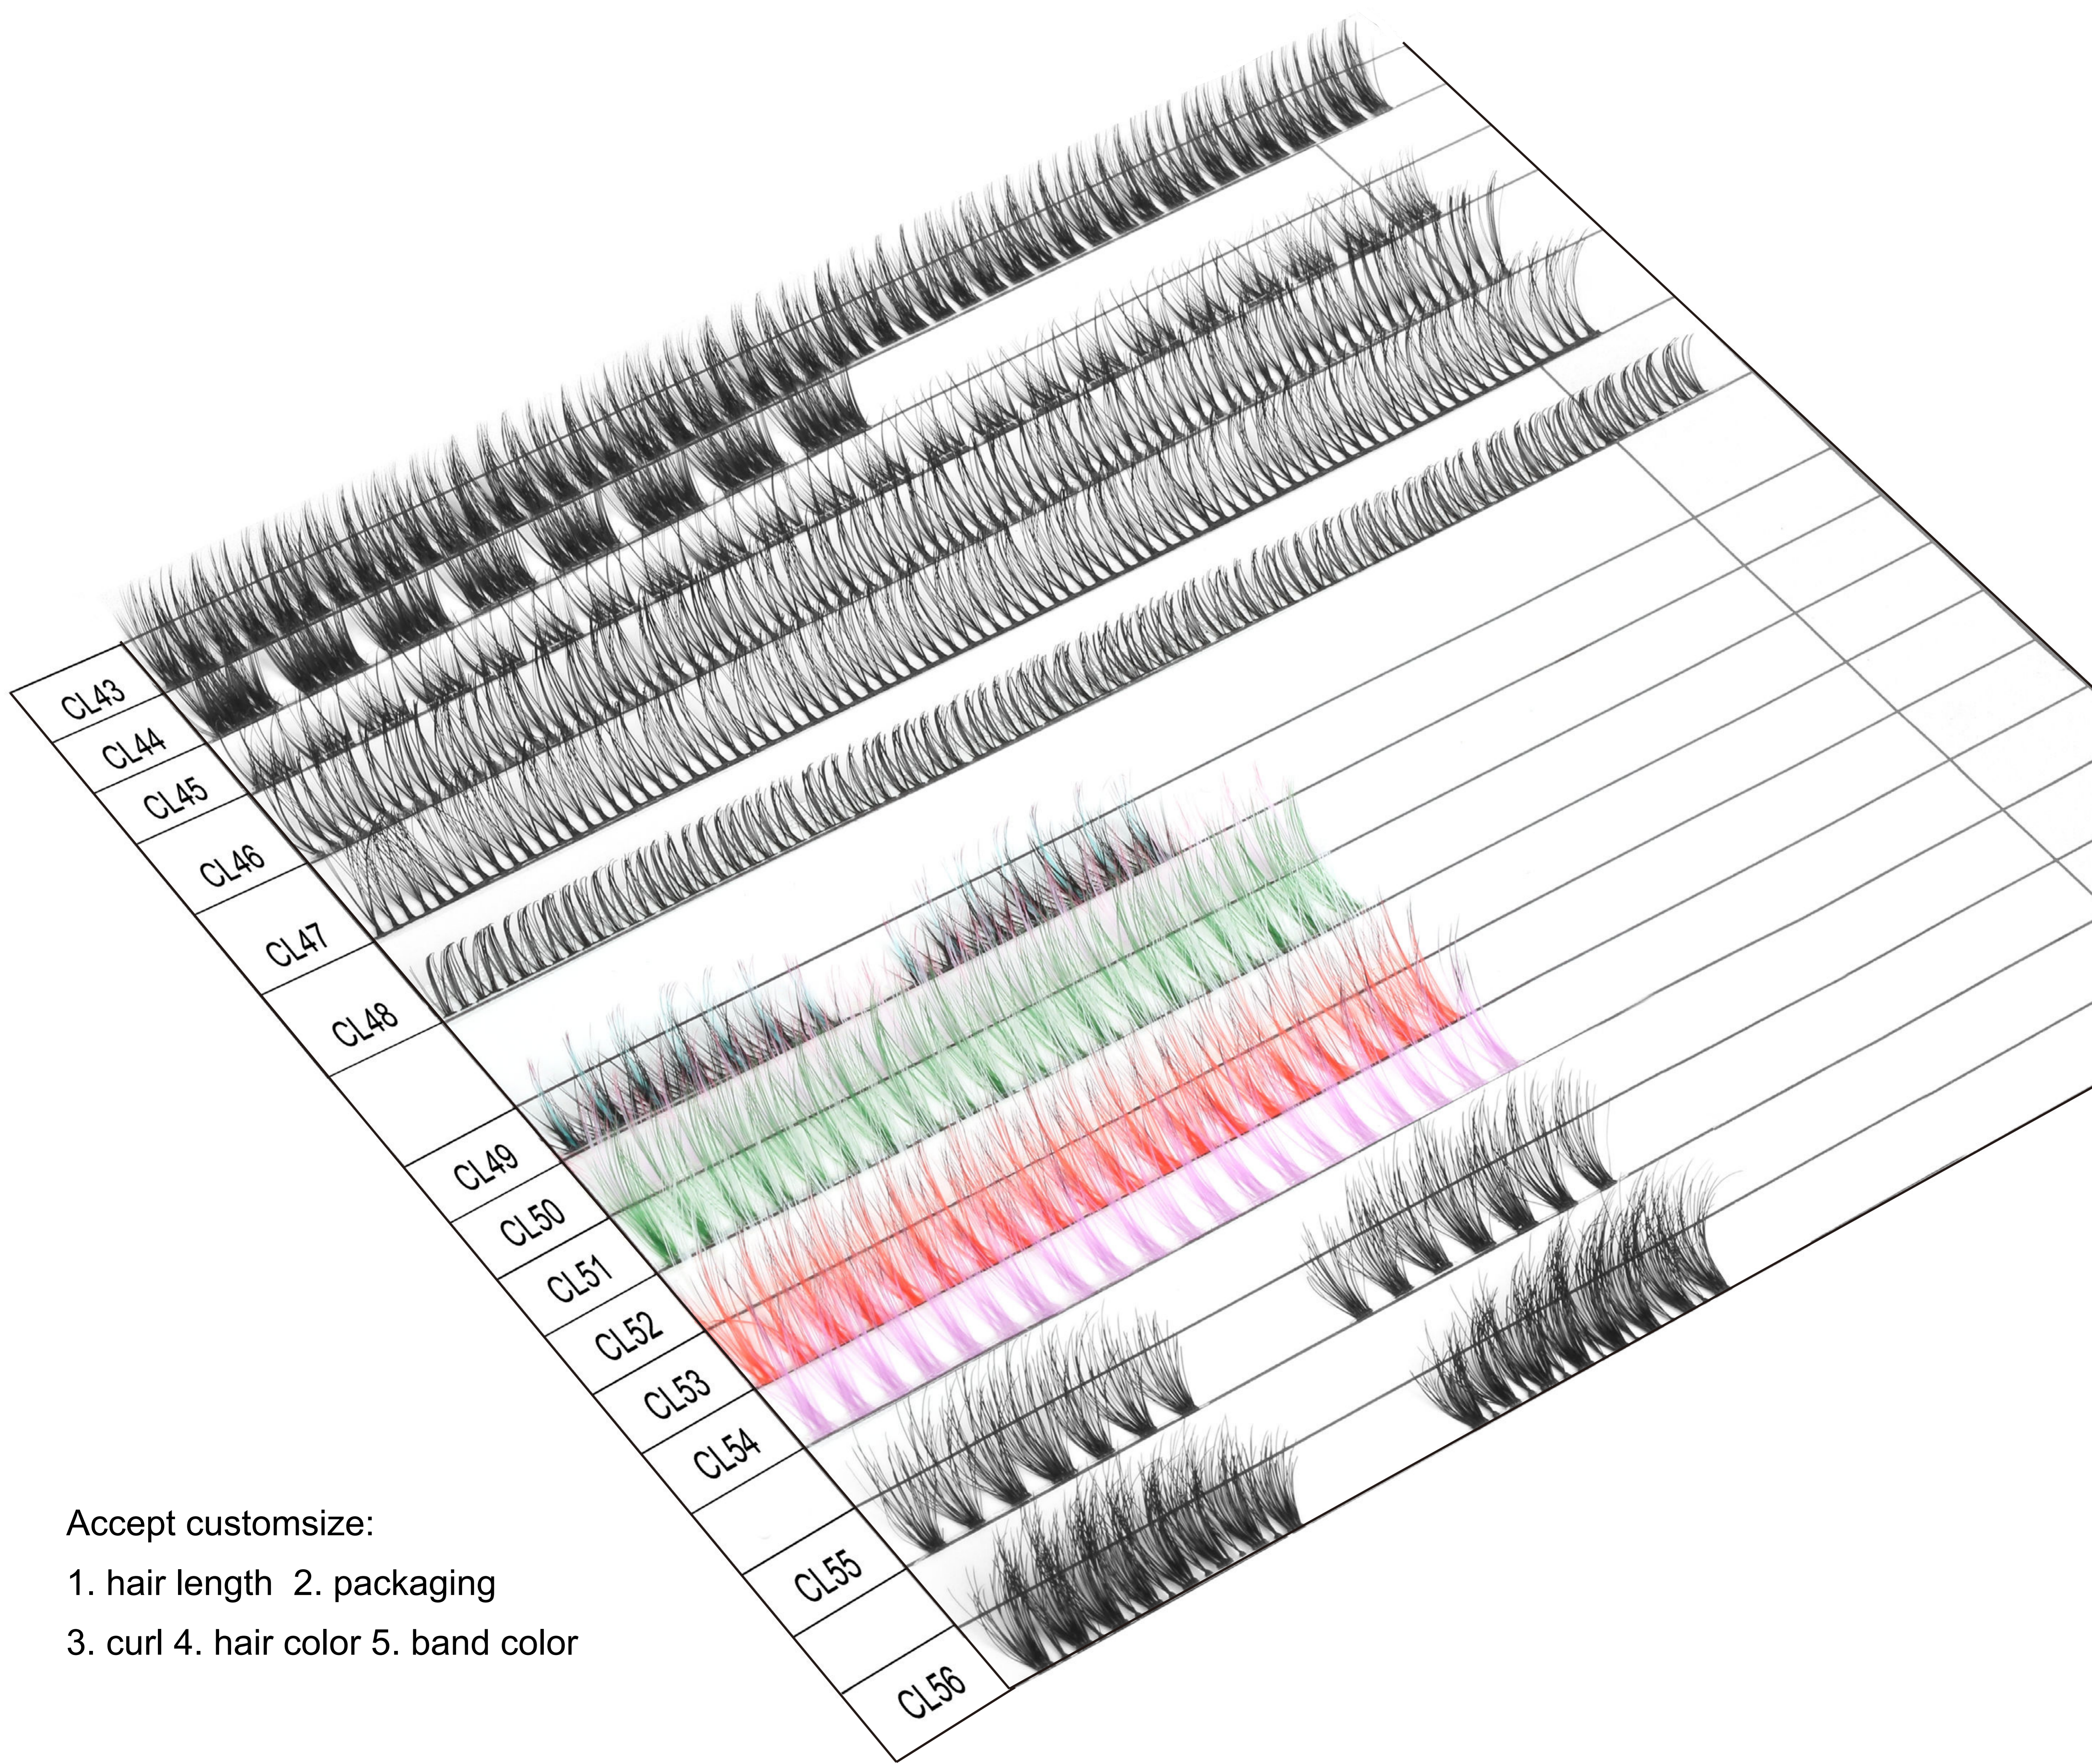

# DIY eyelash extension

CL01	
CL02	
CL03	
CL04	
CL05	
CL06	
CL07	
CL08	
CL09	
CL10	
CL11	
CL12	
CL13	
CL14	
CL15	
CL16	
CL17	
CL18	

Accept customsize: 1. hair length 2. packaging 3. curl 4. hair color 5. band color

# DIY eyelash extension

CL19	
CL20	
CL21	
CL22	
CL23	
CL24	
CL25	
CL26	
CL27	
CL28	
CL29	
CL30	
CL31	
CL32	
CL33	
CL34	
CL35	
CL36	
CL37	
CL38	
CL39	
CL40	
CL41	 粉
CL42	 红

Accept customsize: 1. hair length 2. packaging 3. curl 4. hair color 5. band color

# DIY eyelash extension

CL43	
CL44	
CL45	
CL46	
CL47	
CL48	
CL49	
CL50	
CL51	
CL52	
CL53	
CL54	
CL55	
CL56	

Accept customsize: 1. hair length 2. packaging 3. curl 4. hair color 5. band color

Accept customsize:

1. hair length
2. packaging
3. curl
4. hair color
5. band color

Accept customsize:

- 1. hair length
- 2. packaging
- 3. curl
- 4. hair color
- 5. band color