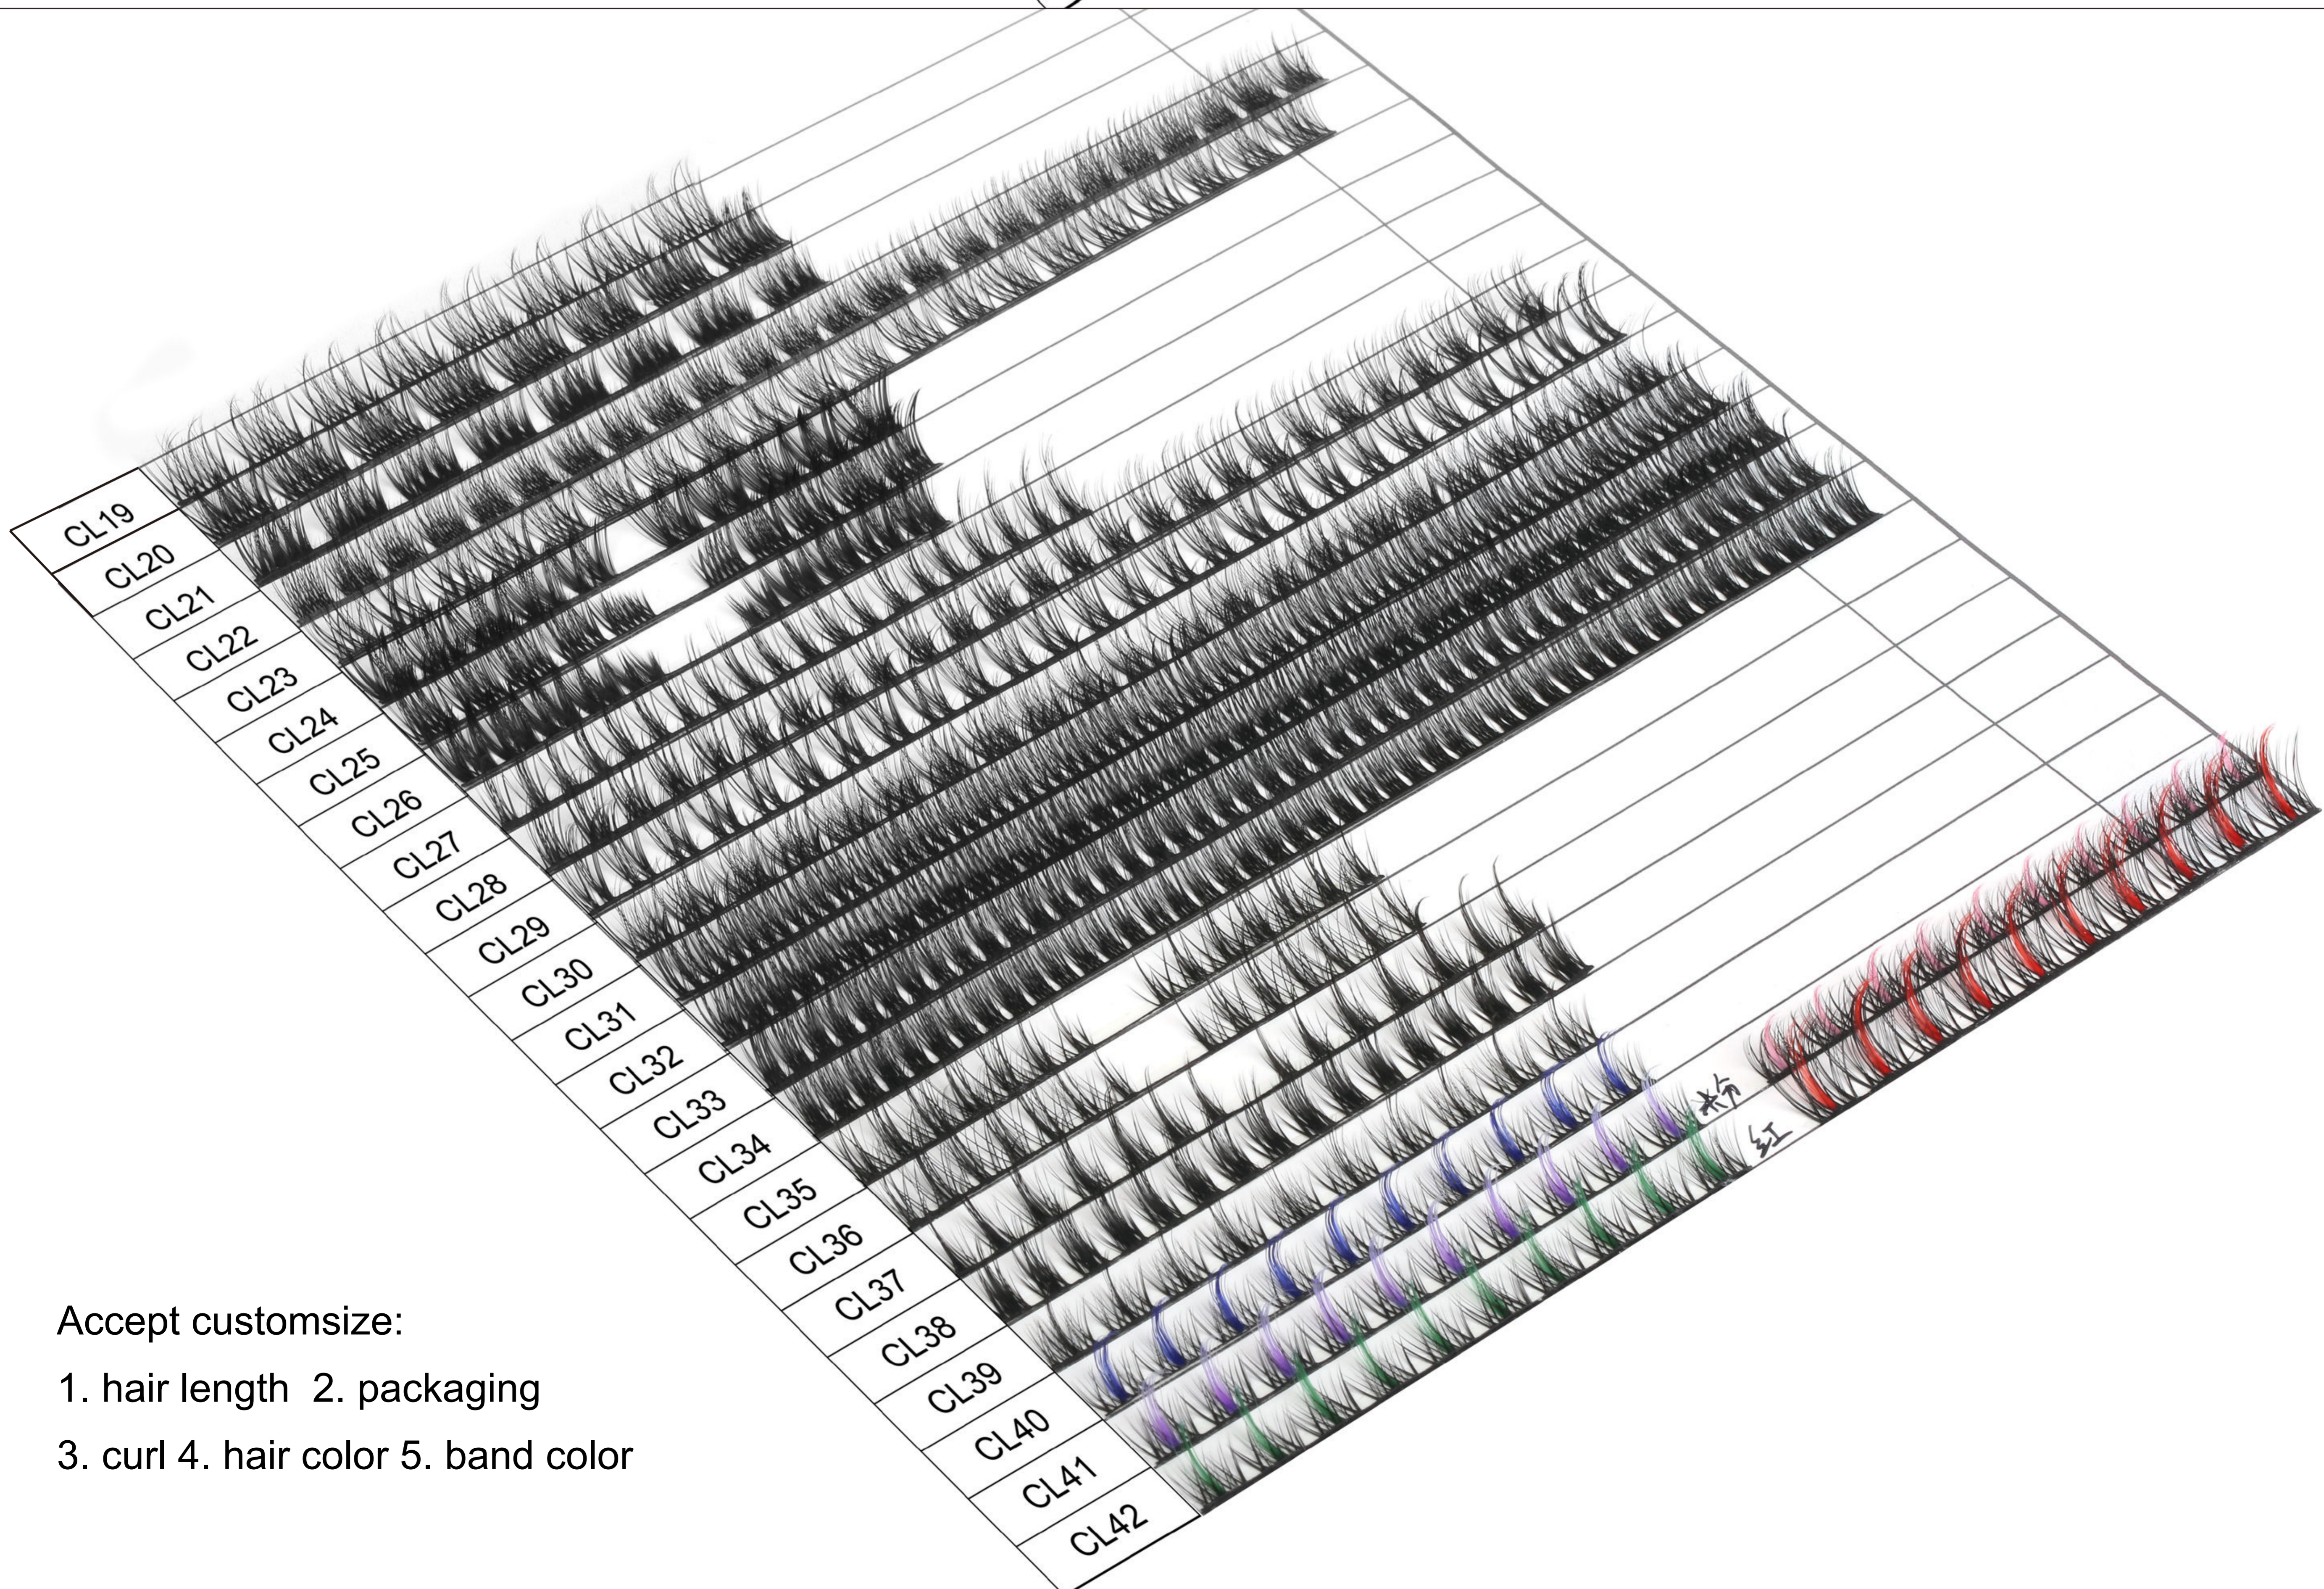

# DIY eyelash extension

CL01	
CL02	
CL03	
CL04	
CL05	
CL06	
CL07	
CL08	
CL09	
CL10	
CL11	
CL12	
CL13	
CL14	
CL15	
CL16	
CL17	
CL18	

Accept customsize: 1. hair length 2. packaging 3. curl 4. hair color 5. band color

# DIY eyelash extension

CL19	
CL20	
CL21	
CL22	
CL23	
CL24	
CL25	
CL26	
CL27	
CL28	
CL29	
CL30	
CL31	
CL32	
CL33	
CL34	
CL35	
CL36	
CL37	
CL38	
CL39	
CL40	
CL41	 粉
CL42	 红

Accept customsize: 1. hair length 2. packaging 3. curl 4. hair color 5. band color

# DIY eyelash extension

CL43	
CL44	
CL45	
CL46	
CL47	
CL48	
CL49	
CL50	
CL51	
CL52	
CL53	
CL54	
CL55	
CL56	

Accept customsize: 1. hair length 2. packaging 3. curl 4. hair color 5. band color

Accept customsize:

1. hair length
2. packaging
3. curl
4. hair color
5. band color

Accept customsize:

- 1. hair length
- 2. packaging
- 3. curl
- 4. hair color
- 5. band color